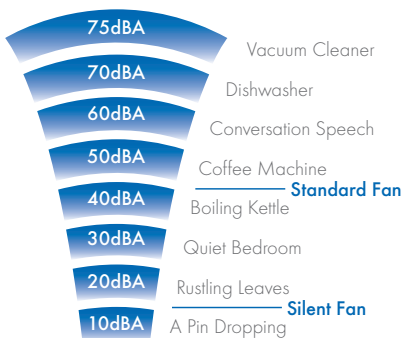

Silent 100 Axial Bathroom/Toilet Fans

The quietest bathroom fan on the market. The VASF100 provides stylish and silent ventilation without compromising on performance.

Models

VASF100B

1 of 2 speeds selectable at installation. 100mm bathroom / toilet fan with back draught shutter.

Stock Ref

446658

VASF100T

(Timer)

1 of 2 speeds selectable at installation. 100mm bathroom / toilet fan with back draught shutter and overrun timer adjustable between 5 and 30 minutes.

Stock Ref

446659

Window Kit

Stock Ref

442947

Wall Kit

Stock Ref

254102 (White)

254100 (Brown)